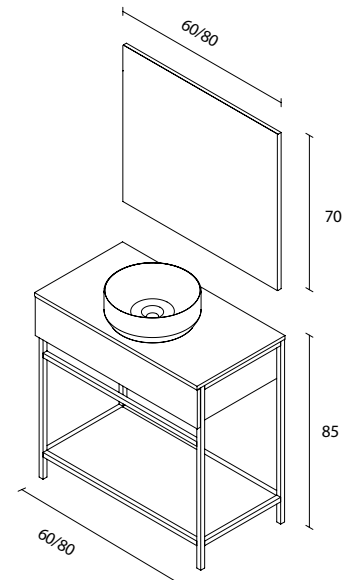

Dimensions	
Widht	60 / 80 cm
Height	85 cm
Depth	46 cm

Materials and finishes	
Finishes	Lacquered
Structure	Opaque black / Opaque white
Interior	Smoked leather / top drawer organizer
Glides	Partial extraction / Soft close
Handle	Black metallic
Legs	Black metallic with integrated towel rack
Basin	Ceramic White shiny
Placement	Wall-mounted

TOIRE

Acabados

Opaque
white

Opaque
black

Amizuva Collection