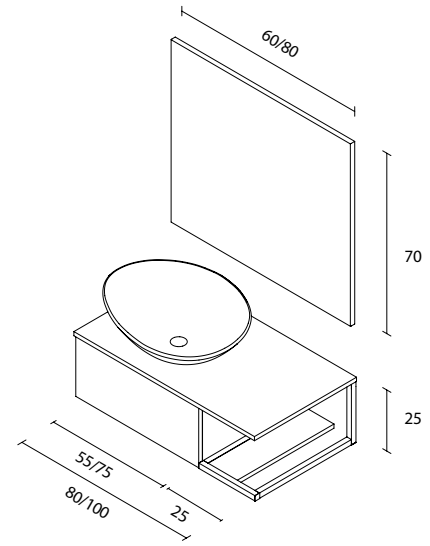

Dimensions	
Widht	80 / 100 cm
Height	25 cm
Depth	46 cm

Materials and finishes	
Finishes	Melamine
Structure	Essence oak
Interior	Smoked leather / top drawer organizer
Glides	Total extraction / Soft close
Handle	Integrated
Shelf	Black metal frame
Basin	Ceramic White shiny
Placement	Wall-mounted

NAMO

Acabados

Essence
oak