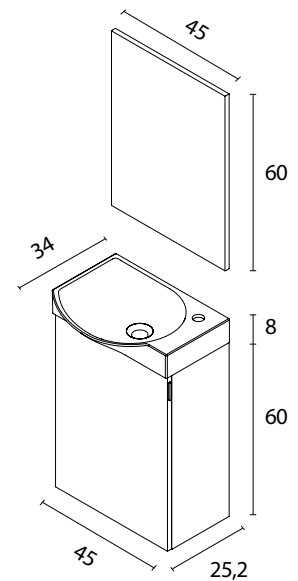

Dimensions	
Widht	45 cm
Height	68 cm
Depth	34 cm

Materials and finishes	
Finishes	Lacquered / Melamine
Structure	Shiny anthracite / White gloss / Sandy grey / Sandy walnut
Interior	Grey with a shelf
Doors	Soft close
Handle	Metallic chrome
Basin	Ceramic White shiny
Placement	Wall-mounted

MIKA

Acabados